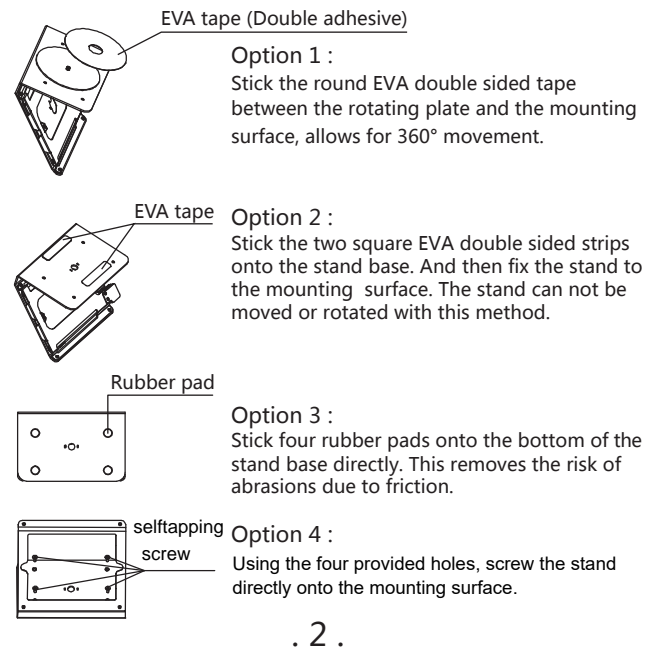

Product Features

Mounting Options

BOSS-TAB

BED0-1001

BED1-1001

Product Usage

Card Reader Installation

BOSS-TAB