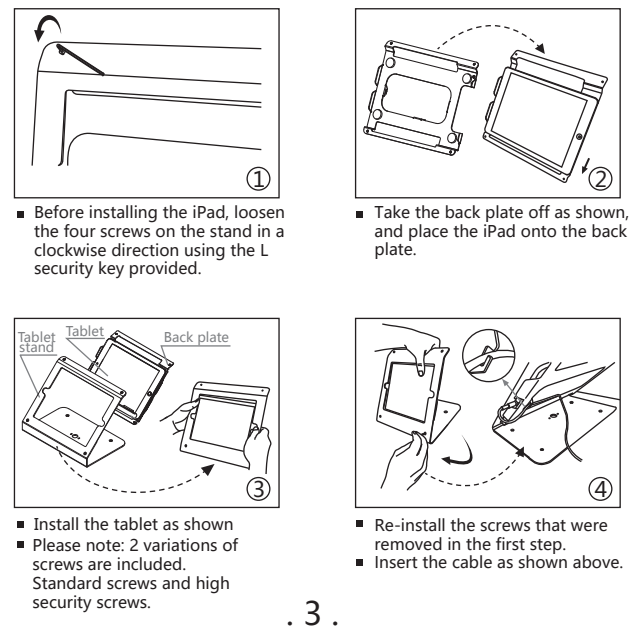

Product Features

Mounting Options

BOSS-TAB

BED0-1001

BED1-1001

Product Usage

Card Reader Installation

BOSS-TAB