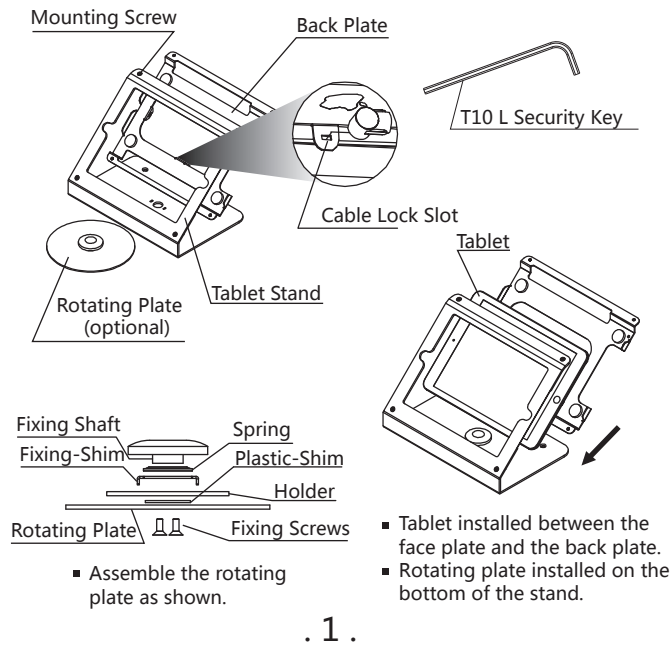

Product Features

Mounting Options

BOSS-TAB

BED0-1001

BED1-1001

Product Usage

Card Reader Installation

BOSS-TAB

BED1-1001
BED0-1001