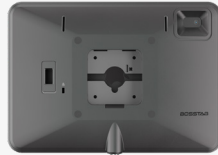

Supported Tablets

Elite

Apple

iPad 10.2" 7th, 8th & 9th Gen

iPad 10.9" 10th Gen

iPad Pro 9.7"

iPad Pro 12.9" 3rd, 4th, 5th & 6th Gen

iPad Air 9.7" 2nd Gen

Samsung

Galaxy Tab A7 10.4"

Galaxy Tab A8 10.5"

Galaxy Tab A9+ 11"

Galaxy Tab S7 & S8 11"

Galaxy Tab S7+ & S8+ 12.4"

Microsoft

Surface Pro 13" 8th & 9th Gen