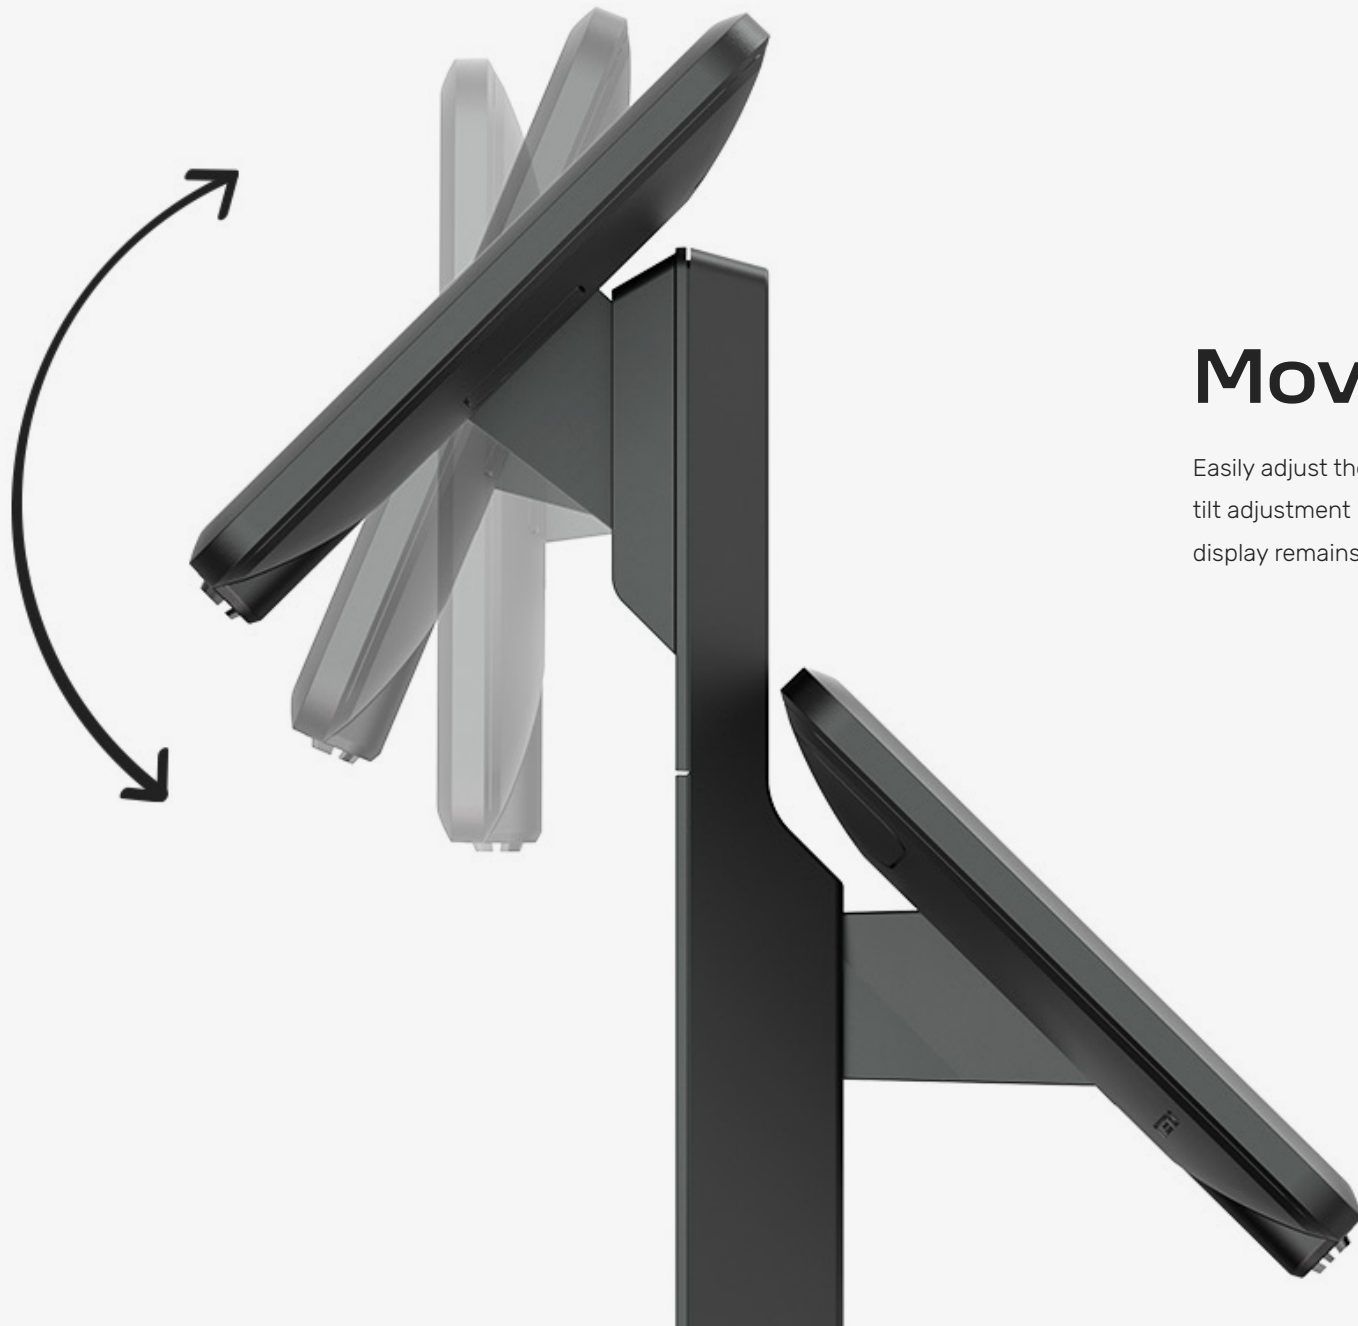

## Tablet Stand

A lockable, easy-to-use stand that turns your tablet into a self-service checkout.

It keeps cables out of sight and can tilt 45 degrees for better viewing.

# Self-Service POS Integration

Specifically crafted to hold both a payment terminal and a tablet, this stand streamlines the setup of a self-service POS system, enhancing customer checkout experiences.

# Choose Your Holder

The Gemini Self-Service tablet stand has various holder options to suit your device. Choose the Elite holder for a **lockable** enclosure, compatible with a range of Apple, Samsung and Windows devices. Alternatively, opt for the Touch holder for a **universal** adhesive solution.

## Movement

Easily adjust the angle of your tablet with a 45 degree tilt adjustment included on the upper display. The lower display remains a fixed option.