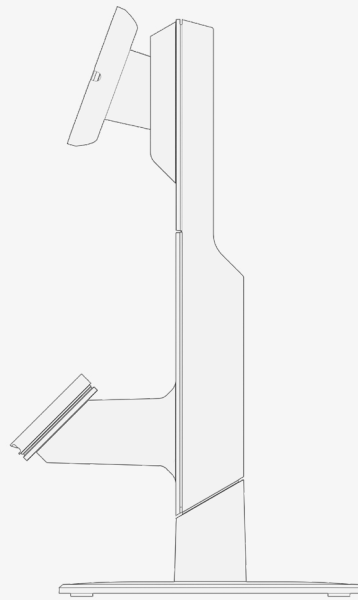

Touch Gemini Specifications

4.33" (110mm)⁺

9.06" (230mm)