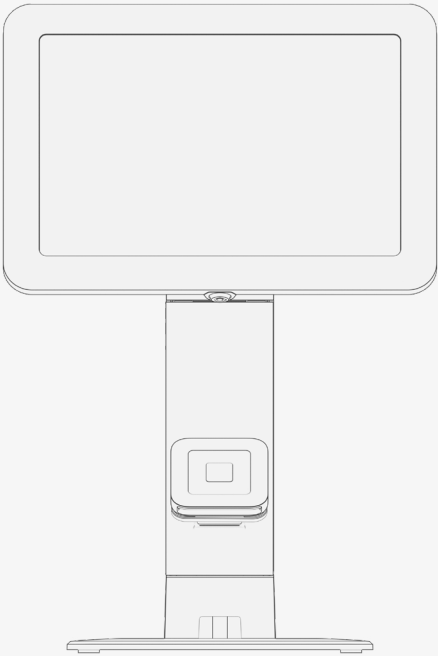

## Edge

# Elite Gemini Specifications

4.33" (110mm)<sup>+</sup>  
9.06" (230mm)

Elite Regular\* 11.69" (297mm)  
Elite Large\* 12.99" (330mm)

Elite Regular\* 17.64" (448mm)  
Elite Large\* 18.62" (473mm)

\* Elite Regular: Compatible tablets 11" and under / Elite Large: Compatible tablets over 11"

# Touch Gemini Specifications

4.33" (110mm)<sup>+</sup>

9.06" (230mm)

8.27" (210mm)

15.63" (397mm)

\*Measurement dependent on your tablet device dimensions

<sup>+</sup> Measurements based on Square Reader payment device