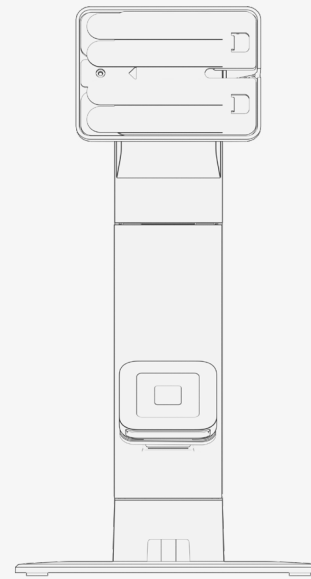

# Elite Gemini Specifications

4.33" (110mm)<sup>+</sup>  
9.06" (230mm)

Elite Regular\* 11.69" (297mm)  
Elite Large\* 12.99" (330mm)

Elite Regular\* 17.64" (448mm)  
Elite Large\* 18.62" (473mm)

\* Elite Regular: Compatible tablets 11" and under / Elite Large: Compatible tablets over 11"

<sup>+</sup> Measurements based on Square Reader payment device

# Touch Gemini Specifications

4.33" (110mm)<sup>+</sup>

9.06" (230mm)

8.27" (210mm)

15.63" (397mm)

\*Measurement dependent on your tablet device dimensions

<sup>+</sup> Measurements based on Square Reader payment device