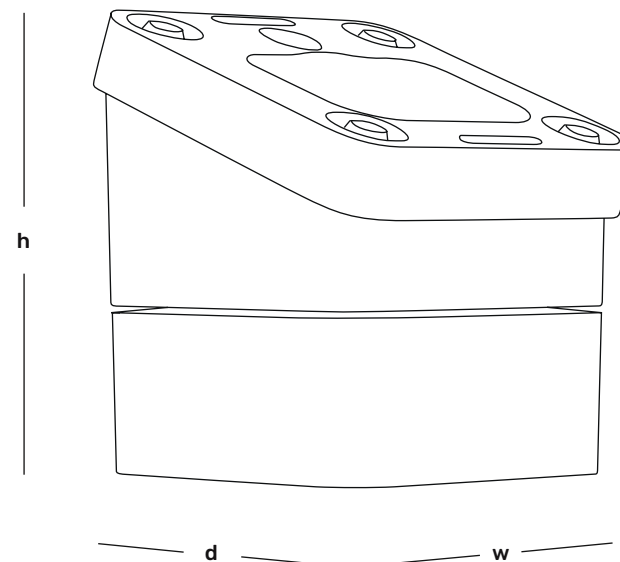

Sold Separately

Desktop Mount

Screw Mount, Adhesive & Freestanding options.

Wall Mount

Screw Mount only.

Recommended counter height for the Touch Nexus

29.53" - 35.43" (75 - 90 cm)

Perfect for customer facing
Point Of Sale (POS) and kiosk stands.

Custom Branding Solutions

Add your logo on the Touch Nexus with a silk-screen finish on our powder coated molded metal bases or adhesive tab branding on the front facing display.

Specifications

w - 3.82" (97mm)

h - 5" (127mm)

w - 2.83" (72mm)

d - 2.83" (72mm)

h - 3.19" (81mm)