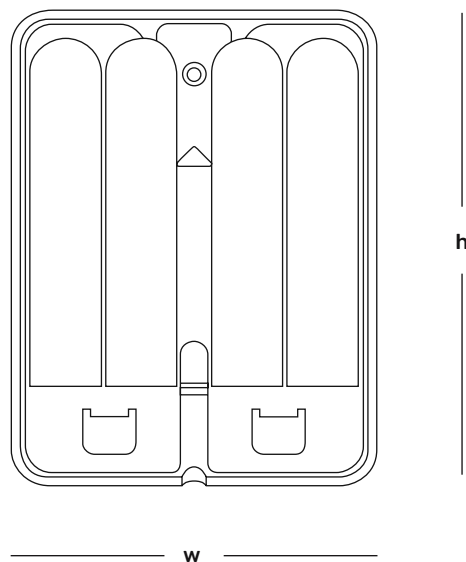

Sold Separately

Desktop Mount

Screw Mount, Adhesive & Freestanding options.

Wall Mount

Screw Mount only.

Recommended counter height for the Touch Nexus

29.53" - 35.43" (75 - 90 cm)

Perfect for customer facing
Point Of Sale (POS) and kiosk stands.

Custom Branding Solutions

Add your logo on the Touch Nexus with a silk-screen finish on our powder coated molded metal bases or adhesive tab branding on the front facing display.

Specifications

w - 3.82" (97mm)

h - 5" (127mm)

w - 2.83" (72mm)

d - 2.83" (72mm)

h - 3.19" (81mm)